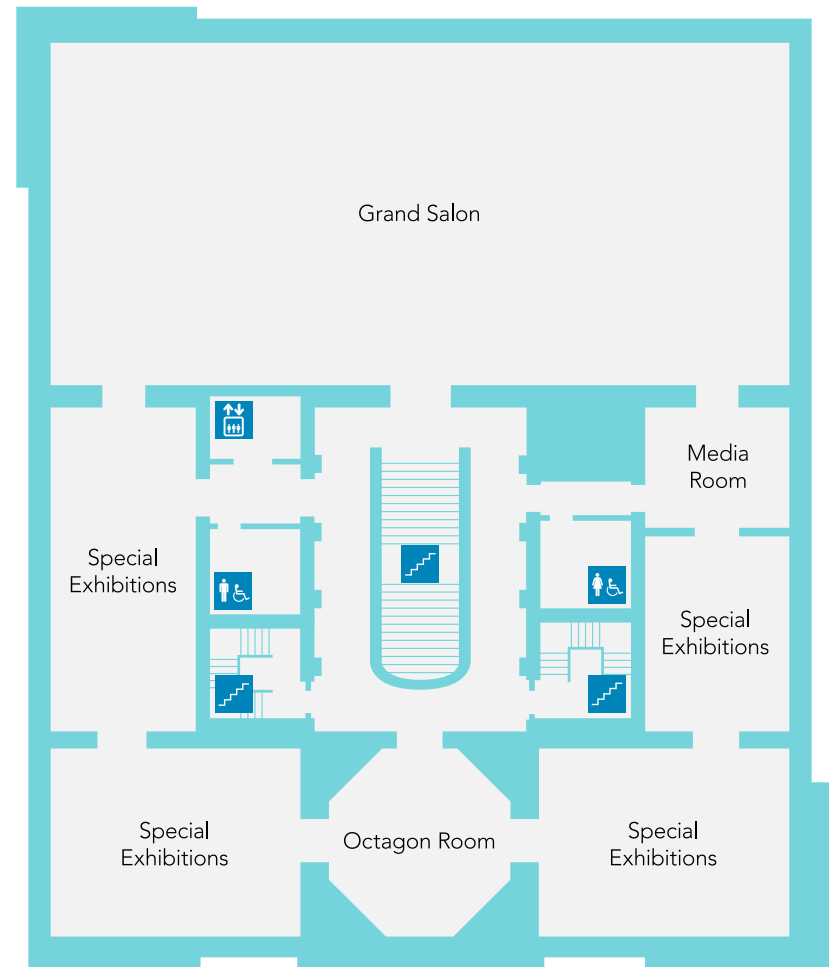

Renwick Gallery of the Smithsonian American Art Museum

1st FLOOR

2nd FLOOR

-  STAIRS
-  ELEVATOR
-  RAMP TO ACCESSIBLE ENTRANCE
-  INFORMATION DESK
-  ACCESSIBLE RESTROOMS
-  MUSEUM SHOP
-  COAT STORAGE