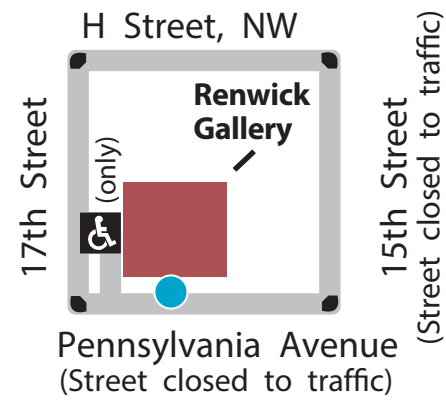

Accessibility Map:

Smithsonian Museums On and Near the Mall

Smithsonian

Key to Symbols

- Entrance
- Wheelchair Access
- Metro Station
- Curb Cut
- Designated Parking for Persons with Disabilities
- Paved Walkways

Farragut West (17th St. exit)
(accessible station at 18th & I Sts.)

Gallery Pl-Chinatown
(Verizon Center exit)

African American History and Culture Museum

3/4 mi.
1.2 km

Federal Triangle

1/2 mi.
.8 km

7/8 mi.
1.4 km

Constitution Avenue, NW

Constitution Avenue, NW

← Madison Drive, NW

← Madison Drive, NW

Jefferson Drive, SW →

Jefferson Drive, SW →