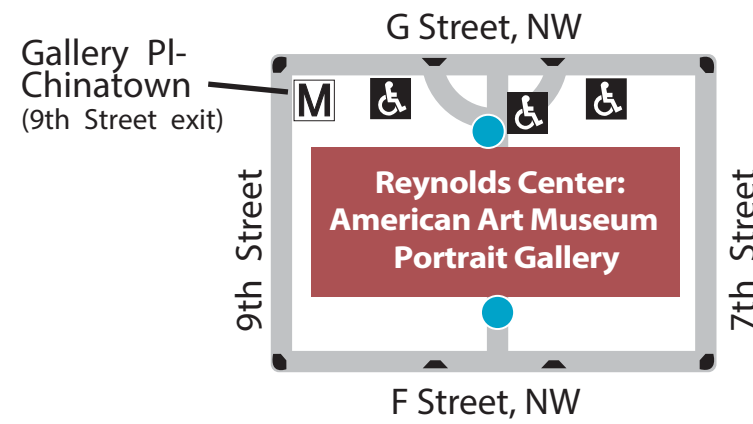

Accessibility Map:

Smithsonian Museums On and Near the Mall

Smithsonian

Key to Symbols

- Entrance
- Wheelchair Access
- Metro Station
- Curb Cut
- Designated Parking for Persons with Disabilities
- Paved Walkways

Farragut West (17th St. exit)
(accessible station at 18th & I Sts.)

Gallery Pl-Chinatown
(Verizon Center exit)

African American History and Culture Museum

3/4 mi.
1.2 km

Federal Triangle

1/2 mi.
.8 km

7/8 mi.
1.4 km

Constitution Avenue, NW

Constitution Avenue, NW

← Madison Drive, NW

← Madison Drive, NW

Jefferson Drive, SW →

Jefferson Drive, SW →