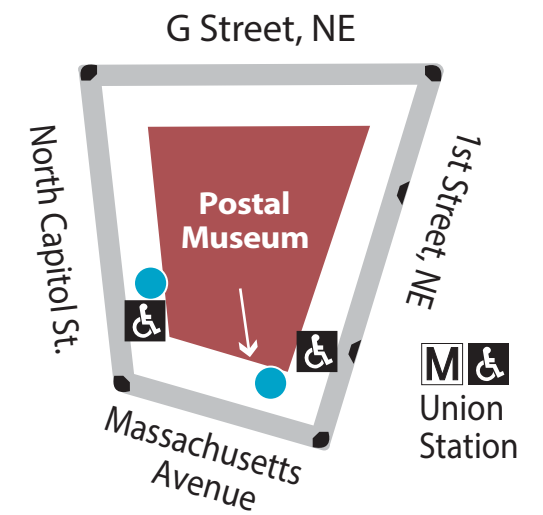

Accessibility Map:

Smithsonian Museums On and Near the Mall

Smithsonian

Key to Symbols

- Entrance
- Wheelchair Access
- Metro Station
- Curb Cut
- Designated Parking for Persons with Disabilities
- Paved Walkways

Farragut West (17th St. exit)
(accessible station at 18th & I Sts.)

Gallery Pl-Chinatown
(Verizon Center exit)

African American History and Culture Museum

3/4 mi.
1.2 km

Federal Triangle

1/2 mi.
.8 km

7/8 mi.
1.4 km

Constitution Avenue, NW

Constitution Avenue, NW

← Madison Drive, NW

← Madison Drive, NW

Jefferson Drive, SW →

Jefferson Drive, SW →