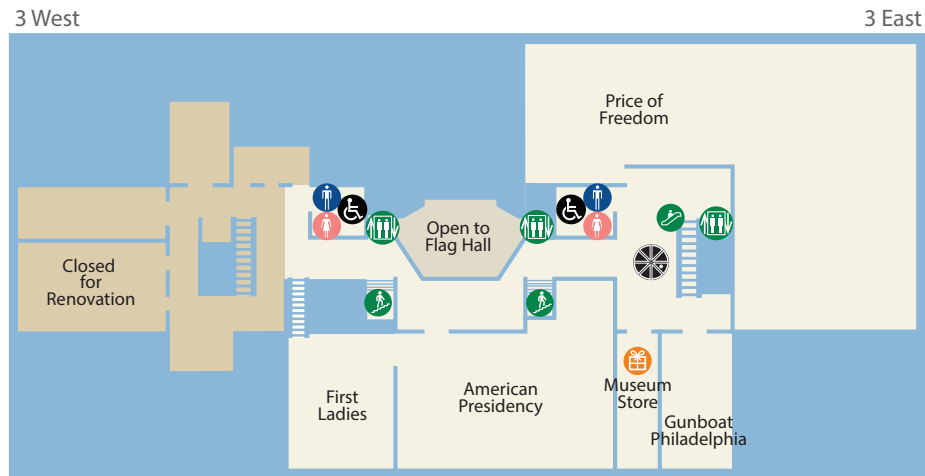

Smithsonian  
National Museum of American History  
Kenneth E. Behring Center

-  3 East  
American Wars and Politics
-  2 East  
American Ideals
-  1 East  
Transportation and Technology

 ATM	 INFORMATION
 CAFE	 LOCKERS
 CAFETERIA	 LOST AND FOUND
 ELEVATOR	 MUSEUM STORE
 ENTRANCE	 RESTROOMS
 ESCALATOR	 STAIRS
 FAMILY RESTROOMS	 WHEELCHAIR ACCESS

PLEASE EAT AND DRINK ONLY IN THE CAFE OR THE CAFETERIA

Lower Level West