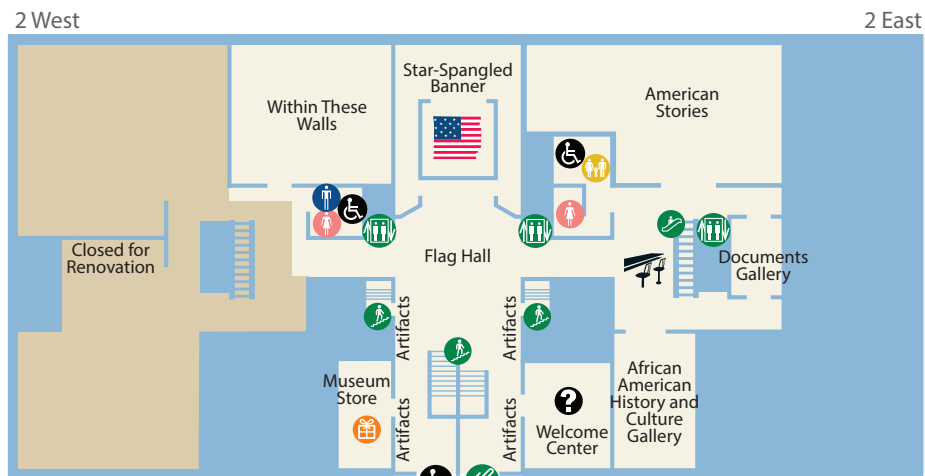

Smithsonian  
National Museum of American History  
Kenneth E. Behring Center

-  3 East  
American Wars and Politics
-  2 East  
American Ideals
-  1 East  
Transportation and Technology

 ATM	 INFORMATION
 CAFE	 LOCKERS
 CAFETERIA	 LOST AND FOUND
 ELEVATOR	 MUSEUM STORE
 ENTRANCE	 RESTROOMS
 ESCALATOR	 STAIRS
 FAMILY RESTROOMS	 WHEELCHAIR ACCESS

PLEASE EAT AND DRINK ONLY IN THE CAFE OR THE CAFETERIA

Lower Level West