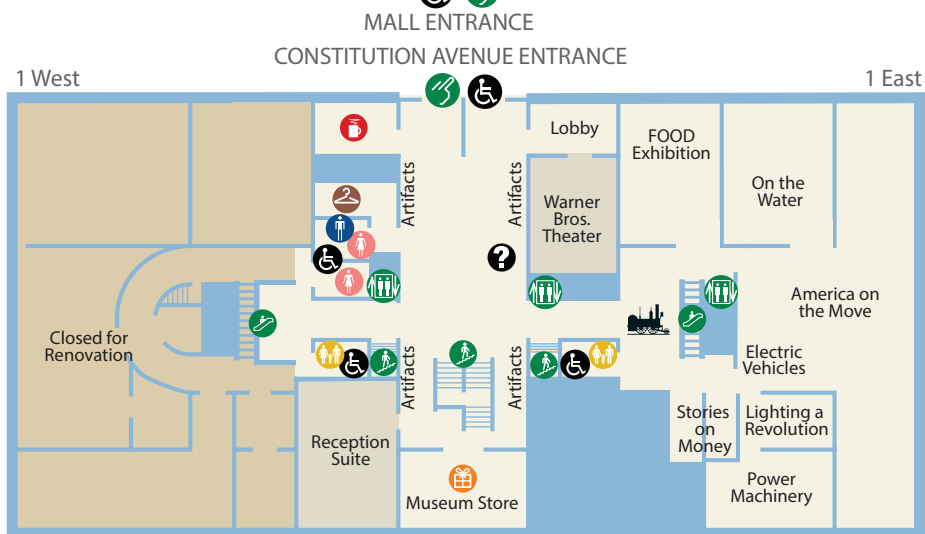

Smithsonian  
National Museum of American History  
Kenneth E. Behring Center

-  3 East  
American Wars and Politics
-  2 East  
American Ideals
-  1 East  
Transportation and Technology

 ATM	 INFORMATION
 CAFE	 LOCKERS
 CAFETERIA	 LOST AND FOUND
 ELEVATOR	 MUSEUM STORE
 ENTRANCE	 RESTROOMS
 ESCALATOR	 STAIRS
 FAMILY RESTROOMS	 WHEELCHAIR ACCESS

PLEASE EAT AND DRINK ONLY IN THE CAFE OR THE CAFETERIA

Lower Level West