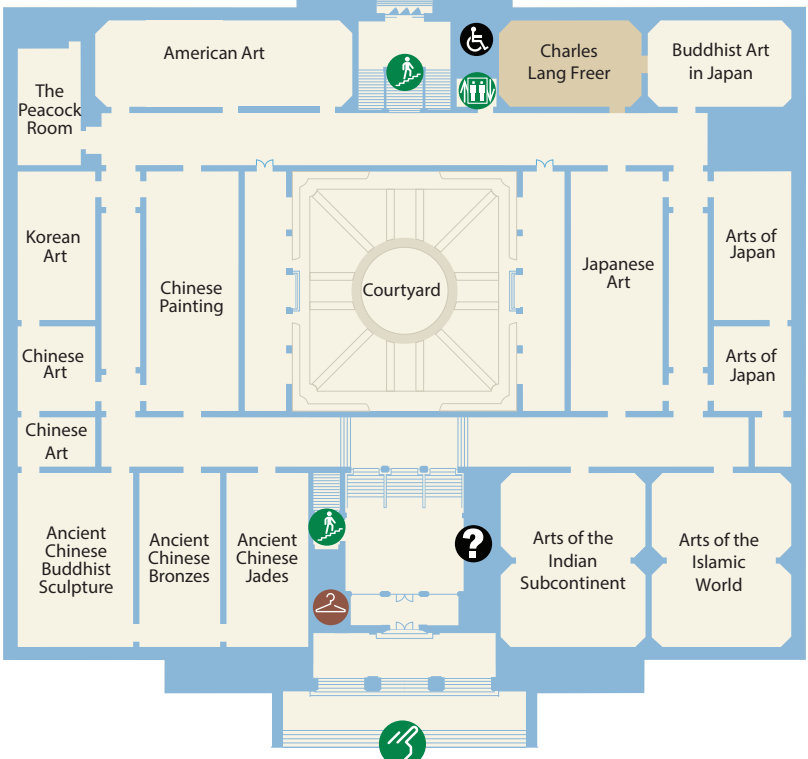

INDEPENDENCE AVENUE

LEVEL 3

NATIONAL MALL

INDEPENDENCE AVENUE

LEVEL 2

-  ENTRANCE
-  INFORMATION
-  ELEVATOR
-  STAIRS
-  RESTROOMS
-  WHEELCHAIR ACCESS
-  CLOAKROOM/LOCKERS

SUBLEVEL 1